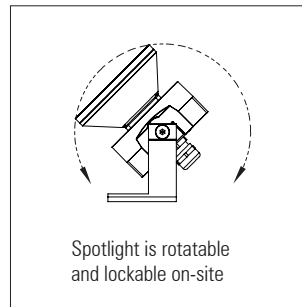

### D 100 IP66 Spotlight with 1 x high-power tunable white LED cluster array comprising of 4 x white-light LEDs, with ultra narrow beam collimator lens

Exterior LED spotlight range with integral LV DC to DC driver or remote AC to DC driver and extremely narrow beam for highly controlled, creative decorative lighting effects

#### Product description:

The D 100 IP66 spotlight range was developed for use in architectural, landscape and garden lighting applications, which require powerful, highly controlled lighting effects

Each spotlight comprises of: 1 x high-power tunable white LED cluster array comprising of 4 x white-light LEDs, with ultra narrow collimator lens with 6.7° beam

Up to 10 Watts per spotlight

Rotatable in two axes using the adjustable angle brackets. Other mounting brackets are also available including custom designs to meet project requirements

Both integral LV DC to DC driver and remote AC to DC driver versions are available - internal driver boards are potted in silicone resin

Satin black, satin white or any RAL paint colour finish

Custom anti-glare snoot accessories ensure excellent visual comfort

Low iron UV block glass covers or UV stable polycarbonate window

Product Code	IP	LED Type	Colour Temp. (K)	CRI	Optics (°)	Anti-glare Snoot	Fixing Type	Cover	Finish
D 100 IP66 ULTRA NARROW LENS TUNABLE WHITE REMOTE DRIVER	66	LUMILEDS: Cluster of 4x LUXEON Z LEDs - White light	Specify colour temp. for each of the 4 LEDs in the LED cluster array: 22=2,200k 27=2,700k 30=3,000k 35=3,500k 40=4,000k 50=5,000k 57=5,700k 65=6,500k	70 80 90	Gaggione LLC06U Ultra narrow lens:  Luxeon Z LEDs: 6.7°	Cut-angle: 0° - 75° (increments of 5°)  Height: specify height	Adjustable angle  Fixed angle  Custom height adjustable angle (specify leg height)  Custom solution	Low iron UV block glass  UV stable PC	Black White Any RAL colour
D 100 IP66 ULTRA NARROW LENS TUNABLE WHITE INTEGRAL DRIVER									