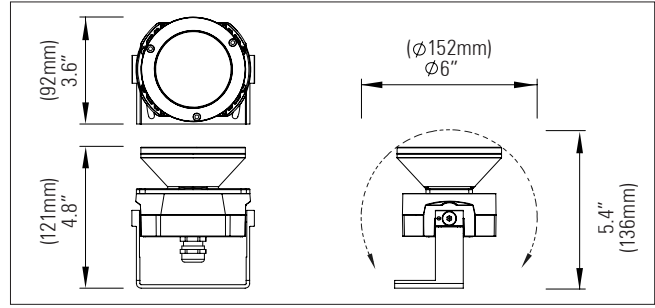

## D 100 Tunable White IP66 Class 2

1 x high-power tunable white LED cluster with ultra narrow beam lens

Exterior LED spotlight range

### D 100 IP66 Spotlight with 1 x high-power tunable white LED cluster array comprising of 4 x white-light LEDs, with ultra narrow beam collimator lens

Exterior LED spotlight range with integral LV DC to DC driver or remote AC to DC driver and extremely narrow beam for highly controlled, creative decorative lighting effects

#### Product description:

The D 100 IP66 spotlight range was developed for use in architectural, landscape and garden lighting applications, which require powerful, highly controlled lighting effects

Each spotlight comprises of: 1 x high-power tunable white LED cluster array comprising of 4 x white-light LEDs, with ultra narrow collimator lens with 6.7° beam