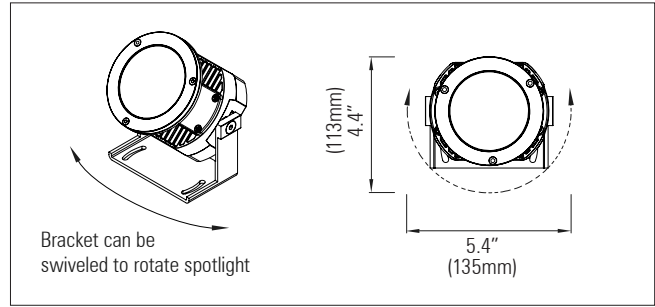

## D 100 Tunable White IP66 Class 2

1 x high-power tunable white LED cluster with ultra narrow beam lens

Exterior LED spotlight range

### D 100 IP66 Spotlight with 1 x high-power tunable white LED cluster array comprising of 4 x white-light LEDs, with ultra narrow beam collimator lens

Exterior LED spotlight range with integral LV DC to DC driver or remote AC to DC driver and extremely narrow beam for highly controlled, creative decorative lighting effects

#### Product description:

The D 100 IP66 spotlight range was developed for use in architectural, landscape and garden lighting applications, which require powerful, highly controlled lighting effects

Each spotlight comprises of: 1 x high-power tunable white LED cluster array comprising of 4 x white-light LEDs, with ultra narrow collimator lens with 6.7° beam