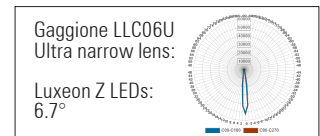

#### Product description:

The D 100 IP66 spotlight range was developed for use in architectural, landscape and garden lighting applications, which require powerful, highly controlled lighting effects

Each spotlight comprises of: 1 x high-power tunable white LED cluster array comprising of 4 x white-light LEDs, with ultra narrow collimator lens with 6.7° beam

Up to 10 Watts per spotlight

Rotatable in two axes using the adjustable angle brackets. Other mounting brackets are also available including custom designs to meet project requirements

Both integral LV DC to DC driver and remote AC to DC driver versions are available - internal driver boards are potted in silicone resin

Dimming options available: 1-10V, DMX and DALI. Separate dimming channel

Various LED colour temperature and CRI options available. Custom combinations of CRI and colour temperature LEDs within the cluster of 4x LEDs can be specified

Satin black, satin white or any RAL paint colour finish

Custom anti-glare snoot accessories ensure excellent visual comfort

Low iron UV block glass covers or UV stable polycarbonate window

Product Code	IP	LED Type	Colour Temp. (K)	CRI	Optics (°)	Anti-glare Snoot	Fixing Type	Cover	Finish
D 100 IP66 ULTRA NARROW LENS TUNABLE WHITE REMOTE DRIVER	66	LUMILEDS: Cluster of 4x LUXEON Z LEDs - White light	Specify colour temp. for each of the 4 LEDs in the LED cluster array: 22=2,200k 27=2,700k 30=3,000k 35=3,500k 40=4,000k 50=5,000k 57=5,700k 65=6,500k	70 80 90	Gaggione LLC06U Ultra narrow lens:  Luxeon Z LEDs: 6.7°	Cut-angle: 0° - 75° (increments of 5°)  Height: specify height	Adjustable angle  Fixed angle  Custom height adjustable angle (specify leg height)  Custom solution	Low iron UV block glass  UV stable PC	Black White Any RAL colour
D 100 IP66 ULTRA NARROW LENS TUNABLE WHITE INTEGRAL DRIVER									