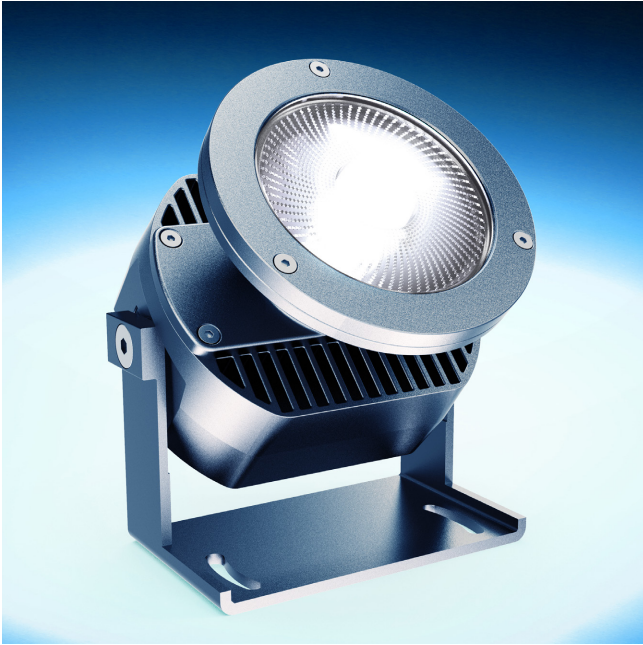

## D 100 Tunable White IP66 Class 2

1 x high-power tunable white LED cluster with ultra narrow beam lens

Exterior LED spotlight range

### D 100 IP66 Spotlight with 1 x high-power tunable white LED cluster array comprising of 4 x white-light LEDs, with ultra narrow beam collimator lens

Exterior LED spotlight range with integral LV DC to DC driver or remote AC to DC driver and extremely narrow beam for highly controlled, creative decorative lighting effects

#### Product description:

The D 100 IP66 spotlight range was developed for use in architectural, landscape and garden lighting applications, which require powerful, highly controlled lighting effects

Each spotlight comprises of: 1 x high-power tunable white LED cluster array comprising of 4 x white-light LEDs, with ultra narrow collimator lens with 6.7° beam

Up to 10 Watts per spotlight

Rotatable in two axes using the adjustable angle brackets. Other mounting brackets are also available including custom designs to meet project requirements

Both integral LV DC to DC driver and remote AC to DC driver versions are available - internal driver boards are potted in silicone resin