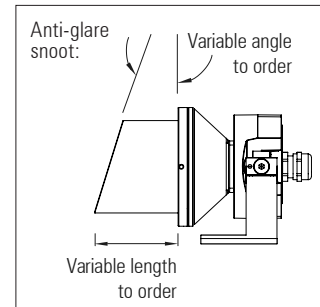

Product Code	IP	LED Type	Colour Temp. (K)	CRI	Optics (°)	Anti-glare Snoot	Fixing Type	Cover	Finish
D 100 IP66 ULTRA NARROW LENS TUNABLE WHITE REMOTE DRIVER	66	LUMILEDS: Cluster of 4x LUXEON Z LEDs - White light	Specify colour temp. for each of the 4 LEDs in the LED cluster array: 22=2,200k 27=2,700k 30=3,000k 35=3,500k 40=4,000k 50=5,000k 57=5,700k 65=6,500k	70 80 90	Gaggione LLC06U Ultra narrow lens: Luxeon Z LEDs: 6.7°	Cut-angle: 0° - 75° (increments of 5°) Height: specify height	Adjustable angle Fixed angle Custom height adjustable angle (specify leg height) Custom solution	Low iron UV block glass UV stable PC	Black White Any RAL colour
D 100 IP66 ULTRA NARROW LENS TUNABLE WHITE INTEGRAL DRIVER